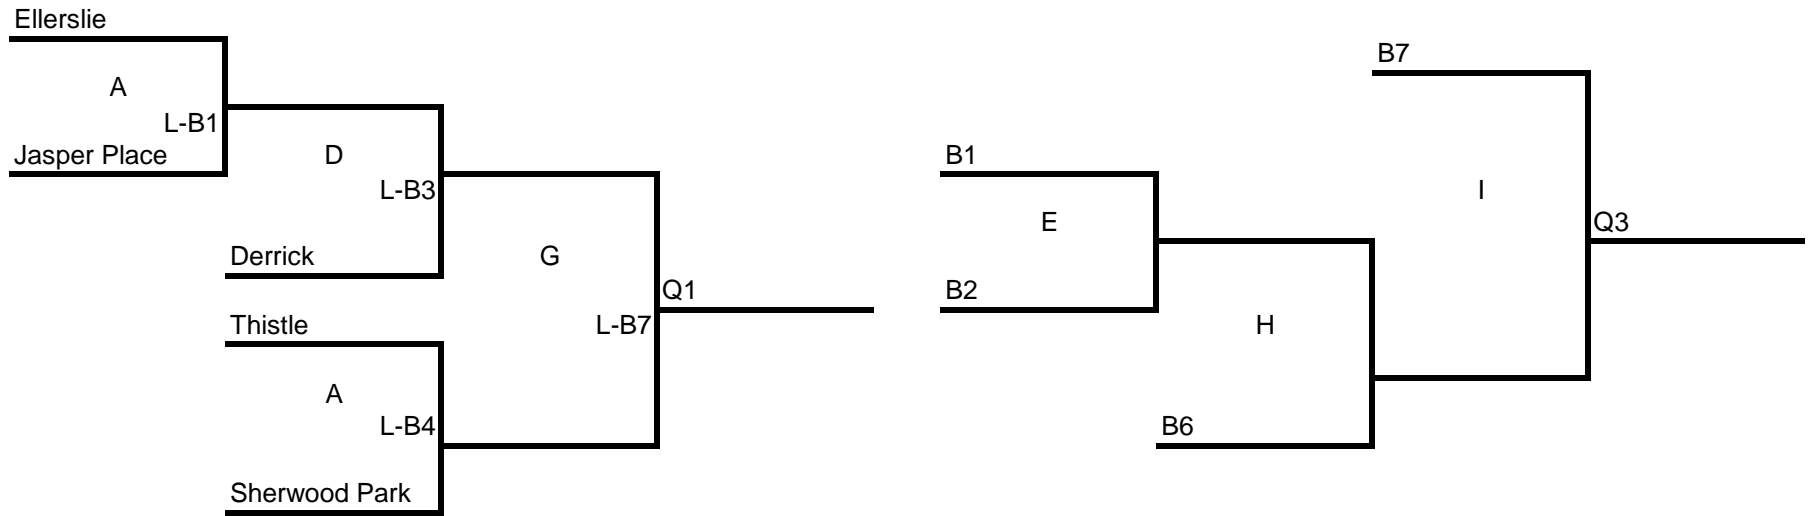

EACC TOURNAMENT OF CHAMPIONS - WOMENS DRAW 2025

Draw times:

- A Monday March 31, 6:00 p.m.
- B Monday March 31, 8:45 p.m.
- C Tuesday April 1, 6:00 p.m.
- D Tuesday April 1, 8:45 p.m.
- E Wednesday April 2, 7:00 p.m.
- F Thursday April 3, 7:00 p.m.
- G Friday April 4, 7:00 p.m.
- H Saturday April 5, 11:00 am
- I Saturday April 5, 2:30 p.m.
- J Sunday April 6, 11:00 am
- K Sunday April 6, 2:30 pm