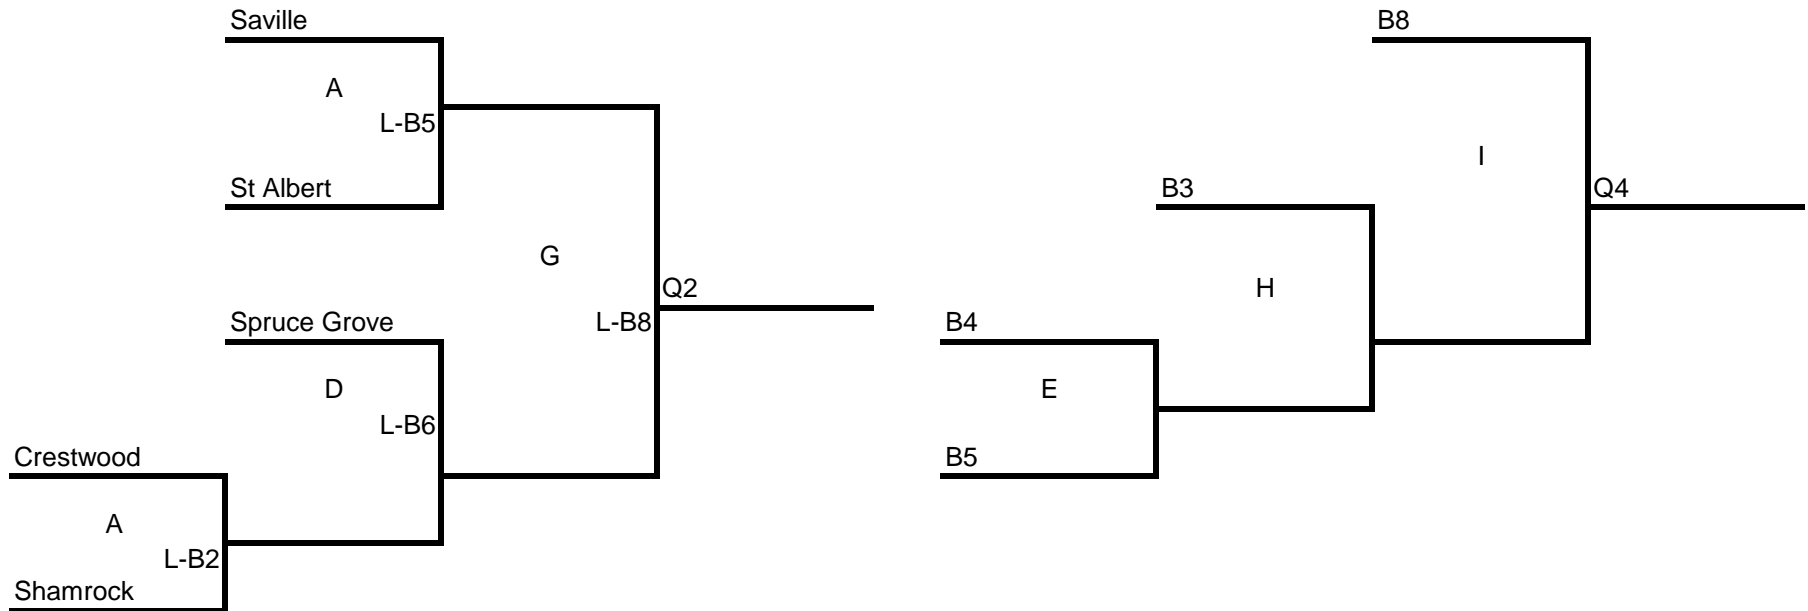

EACC TOURNAMENT OF CHAMPIONS - WOMENS DRAW 2025

Draw times:

- A Monday March 31, 6:00 p.m.
- B Monday March 31, 8:45 p.m.
- C Tuesday April 1, 6:00 p.m.
- D Tuesday April 1, 8:45 p.m.
- E Wednesday April 2, 7:00 p.m.
- F Thursday April 3, 7:00 p.m.
- G Friday April 4, 7:00 p.m.
- H Saturday April 5, 11:00 am
- I Saturday April 5, 2:30 p.m.
- J Sunday April 6, 11:00 am
- K Sunday April 6, 2:30 pm