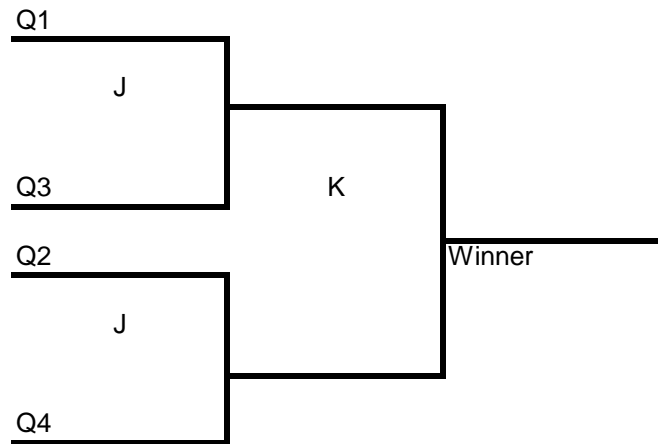

EACC TOURNAMENT OF CHAMPIONS - WOMENS DRAW 2025

Draw times:

- A Monday March 31, 6:00 p.m.
- B Monday March 31, 8:45 p.m.
- C Tuesday April 1, 6:00 p.m.
- D Tuesday April 1, 8:45 p.m.
- E Wednesday April 2, 7:00 p.m.
- F Thursday April 3, 7:00 p.m.
- G Friday April 4, 7:00 p.m.
- H Saturday April 5, 11:00 am
- I Saturday April 5, 2:30 p.m.
- J Sunday April 6, 11:00 am
- K Sunday April 6, 2:30 pm